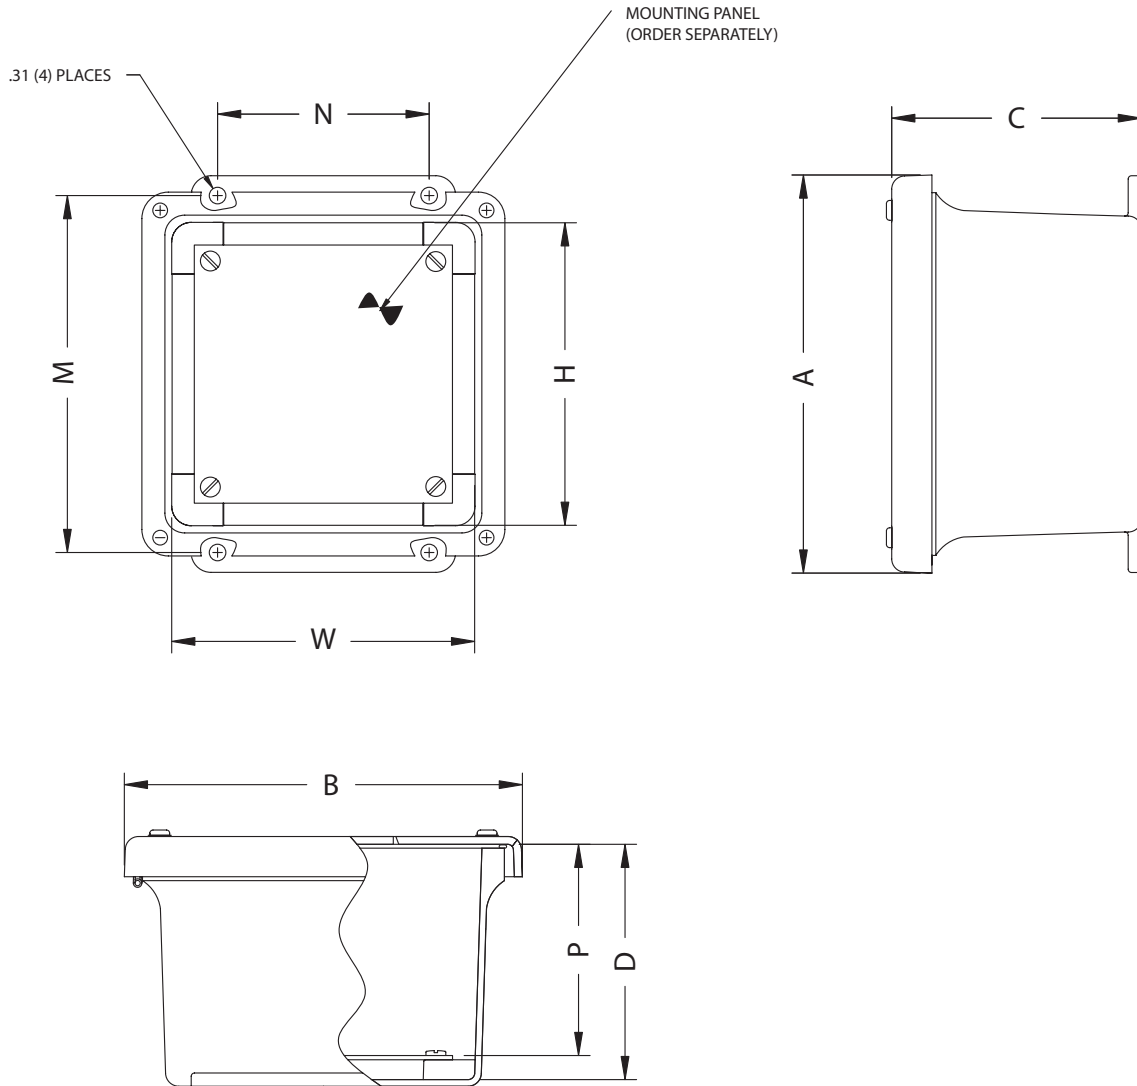

NEMA Type 4X

Fiberglass

All measurements are in inches

FIBERGLASS

Catalog #	Overall Dimensions			Inside Dimensions			Mounting Dimensions			Weight Lbs.	Panel Cat #	Panel Dim.	
	A	B	C	H	W	D	M	N	P				
N4X-FG-060404CHSC	7.50	5.43	4.75	5.84	3.85	4.45	6.75	2.00	4.00	2.50 lbs.	BP64A	4.88	2.88
N4X-FG-060604CHSC	7.50	7.50	4.75	5.72	5.72	4.45	6.75	4.00	4.00	2.75 lbs.	BP66A	4.88	4.88
N4X-FG-080604CHSC	9.62	7.50	4.74	7.73	5.74	4.45	8.88	4.00	4.00	3.50 lbs.	BP86A	6.88	4.88
N4X-FG-080804CHSC	9.56	9.38	4.89	7.73	7.73	4.64	8.75	6.00	4.00	4.00 lbs.	BP88A	6.88	6.88
N4X-FG-100804CHSC	11.62	9.41	4.25	9.73	7.73	3.98	10.75	6.00	3.50	5.00 lbs.	BP108A	8.88	6.88
N4X-FG-121005CHSC	13.56	11.43	5.21	11.79	9.80	4.94	12.75	8.00	4.50	6.50 lbs.	BP1210A	10.88	8.88
N4X-FG-121206CHSC	13.56	13.38	6.36	11.70	11.70	6.11	12.75	10.00	5.53	3.20 lbs.	BP1212A	10.88	10.88
N4X-FG-140706CHSC	15.87	8.75	6.81	14.00	7.00	6.56	15.00	5.00	6.12	6.25 lbs.	BP147A	12.88	5.88
N4X-FG-141206CHSC	15.50	13.50	6.25	13.53	11.55	5.94	14.62	10.00	5.37	8.50 lbs.	BP1412A	12.88	10.88
N4X-FG-161406CHSC	17.53	15.46	6.23	15.63	13.60	5.94	16.75	12.00	5.36	11.50 lbs.	BP1614A	14.88	12.88
N4X-FG-181608CHSC	19.62	17.61	8.82	17.69	15.69	8.45	18.88	12.00	7.99	19.25 lbs.	BP1816A	16.88	14.88
N4X-FG-201608CHSC	22.00	17.68	8.83	19.72	15.72	8.45	21.25	10.00	8.00	20.25 lbs.	BP2016A	18.88	14.88